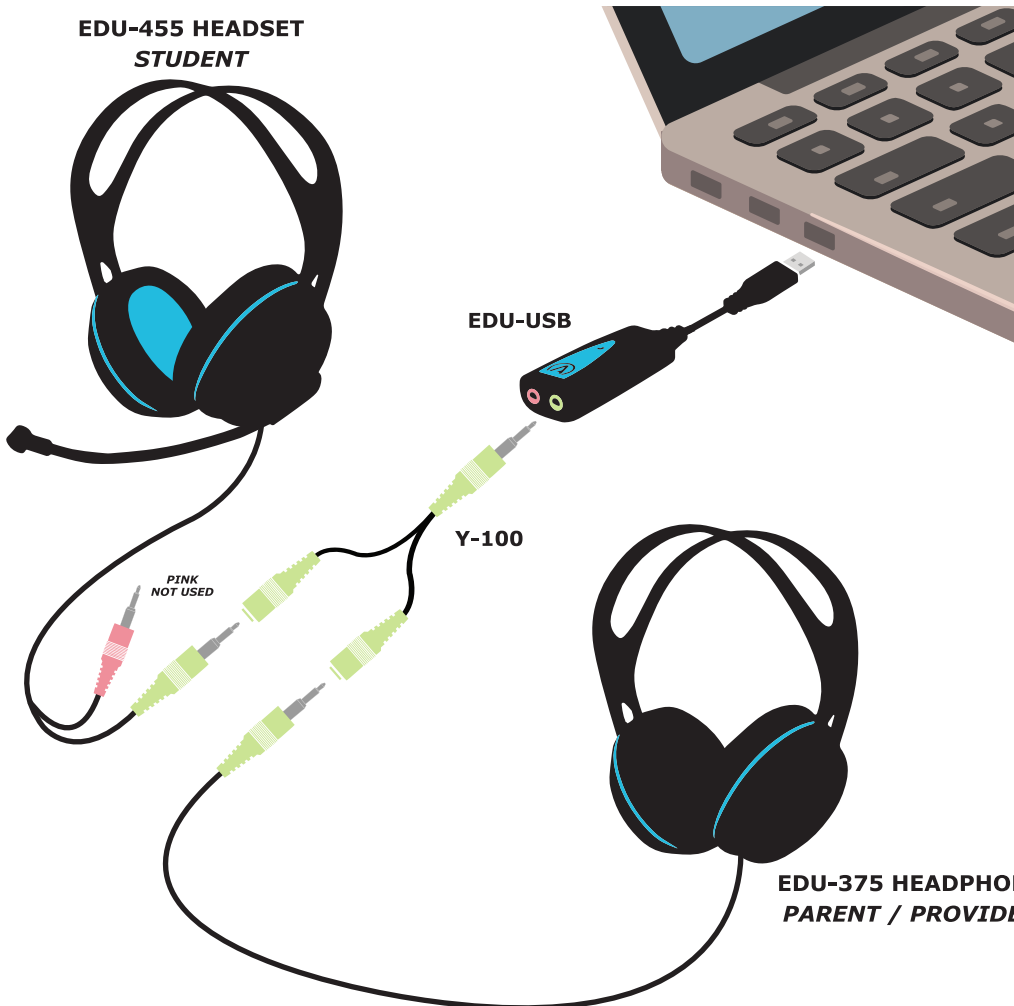

USB PARENT PACK SET UP

FOR USE WITH USB PORT ON PCs AND LAPTOPS

Fast ForWord®

**EDU-455 HEADSET
STUDENT**

reading assistant™